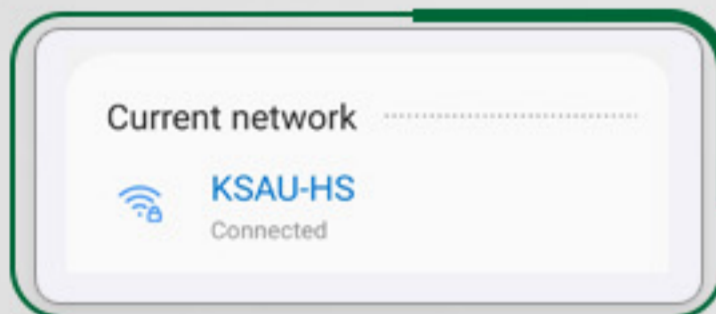

### ios

1 CONNECT TO "KSAU-HS"  
WIRELESS NETWORK

2 TYPE YOUR KSAU-HS USERNAME  
AND PASSWORD

3 TRUST THE NETWORK BY  
SELECTING TRUST OPTION

### android

1 CONNECT TO "KSAU-HS"  
WIRELESS NETWORK

2 TYPE YOUR KSAU-HS USERNAME  
AND PASSWORD

SELECT  
"use system certificate"  
IN "CA CERTIFICATE"

3 TYPE DOMAIN NAME  
"ksau-hs.edu.sa"  
AND CONNECT