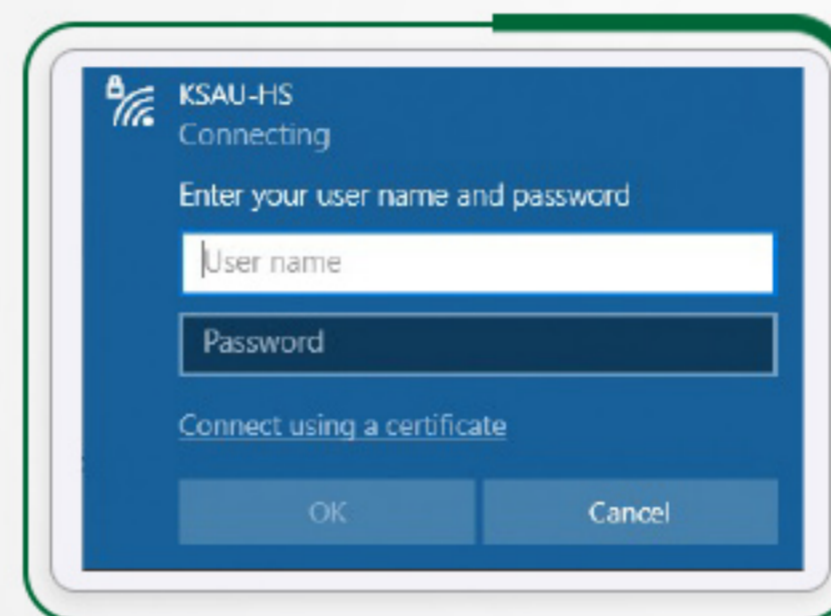

1. 2 TYPE YOUR KSAU-HS USERNAME
   AND PASSWORD