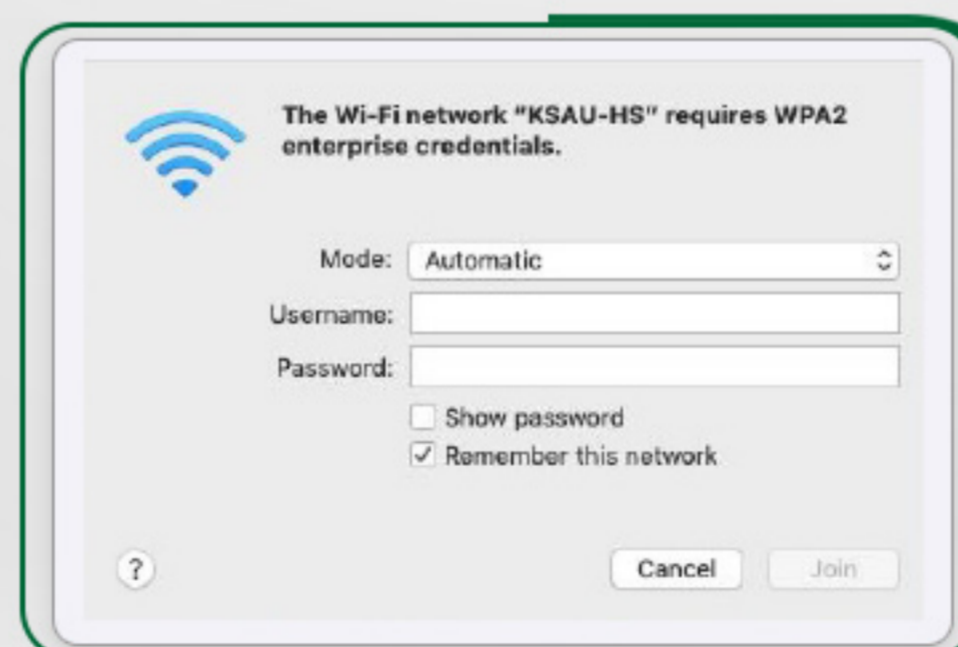

## دليل الإتصال بشبكة

### Microsoft Windows

- 1 CONNECT TO "KSAU-HS"  
WIRELESS NETWORK

- 2 TYPE YOUR KSAU-HS USERNAME  
AND PASSWORD

- 3 CONNECT

### Apple Mac

- 1 CONNECT TO "KSAU-HS"  
WIRELESS NETWORK

- 2 TYPE YOUR KSAU-HS USERNAME  
AND PASSWORD

- 3 CONTINUE