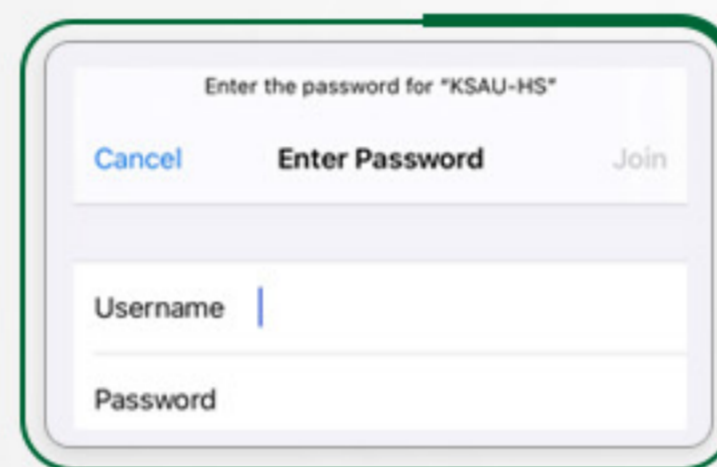

## WIRELESS CONNECTION GUIDE FOR

## دليل الإتصال بشبكة

### ios

1 CONNECT TO "KSAU-HS"  
WIRELESS NETWORK

2 TYPE YOUR KSAU-HS USERNAME  
AND PASSWORD

3 TRUST THE NETWORK BY  
SELECTING TRUST OPTION