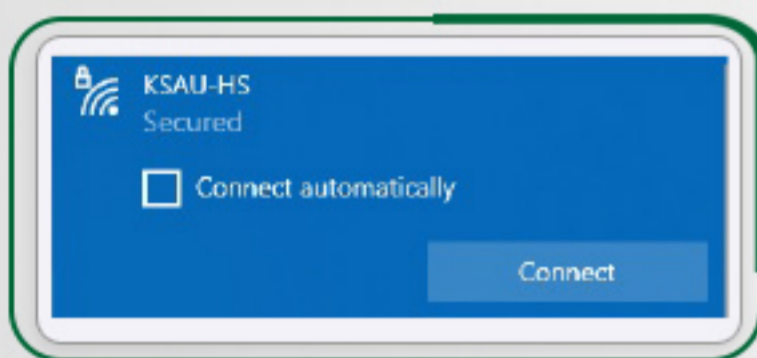

دليل الإتصال بشبكة

Microsoft Windows

1. 1 CONNECT TO "KSAU-HS"
   WIRELESS NETWORK