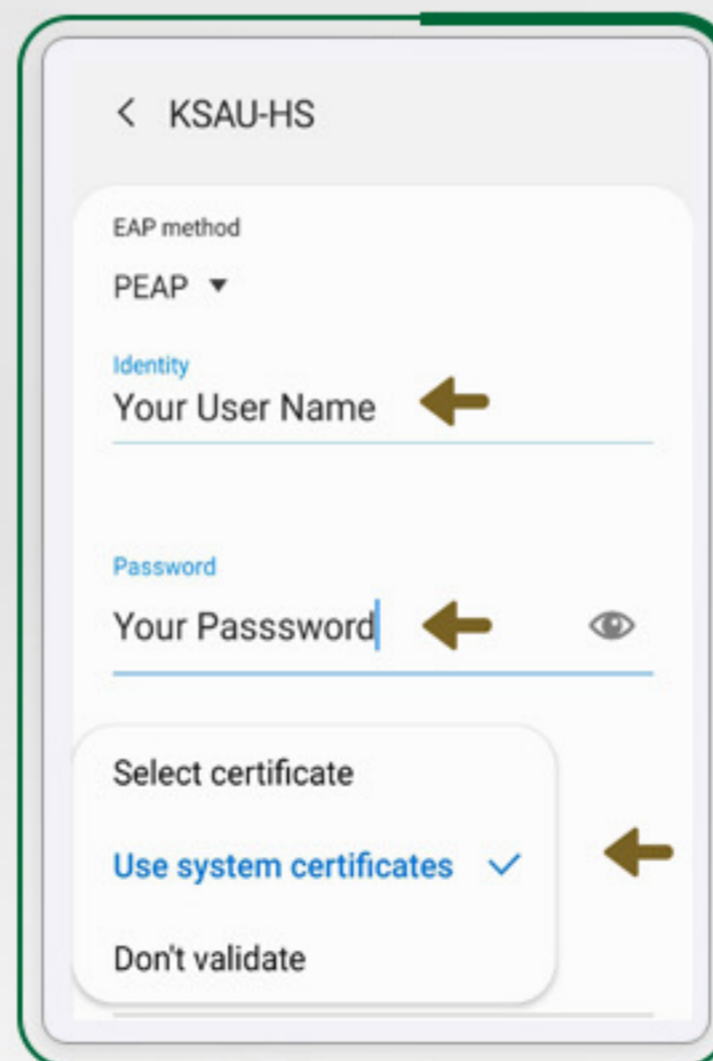

## WIRELESS CONNECTION GUIDE FOR

## دليل الإتصال بشبكة

### ios

1 CONNECT TO "KSAU-HS"  
WIRELESS NETWORK

2 TYPE YOUR KSAU-HS USERNAME  
AND PASSWORD

3 TRUST THE NETWORK BY  
SELECTING TRUST OPTION

### android

1 CONNECT TO "KSAU-HS"  
WIRELESS NETWORK

2 TYPE YOUR KSAU-HS USERNAME  
AND PASSWORD

SELECT  
"use system certificate"  
IN "CA CERTIFICATE"

3 TYPE DOMAIN NAME  
"ksau-hs.edu.sa"  
AND CONNECT