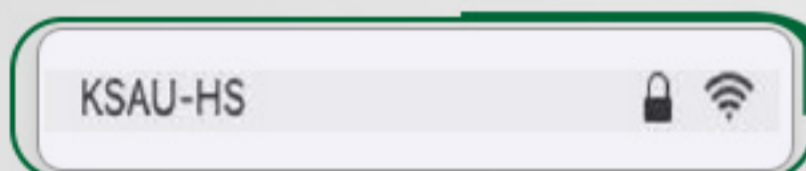

### Microsoft Windows

- 1 CONNECT TO "KSAU-HS"  
WIRELESS NETWORK

- 2 TYPE YOUR KSAU-HS USERNAME  
AND PASSWORD

- 3 CONNECT

### Apple Mac

- 1 CONNECT TO "KSAU-HS"  
WIRELESS NETWORK

- 2 TYPE YOUR KSAU-HS USERNAME  
AND PASSWORD

- 3 CONTINUE