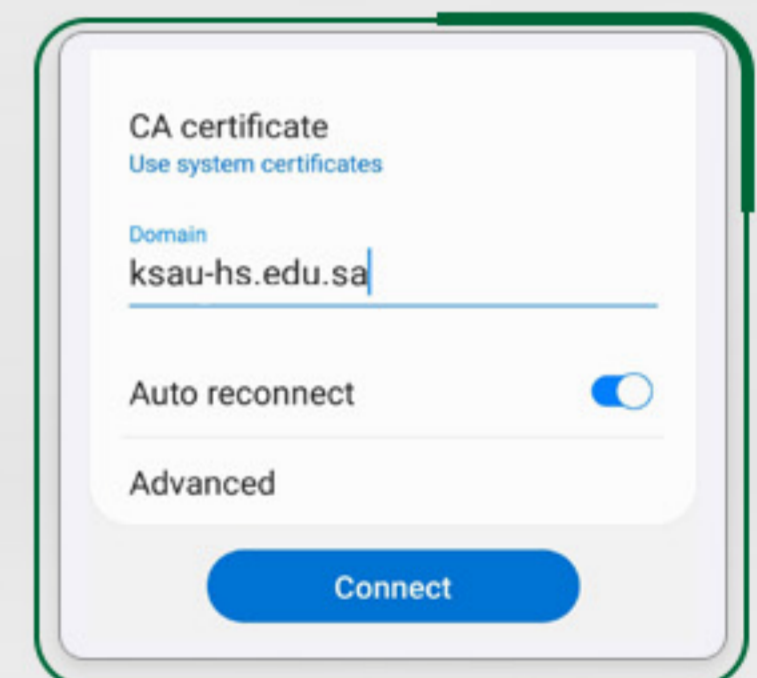

### ios

1 CONNECT TO "KSAU-HS"  
WIRELESS NETWORK

2 TYPE YOUR KSAU-HS USERNAME  
AND PASSWORD

3 TRUST THE NETWORK BY  
SELECTING TRUST OPTION

### android

1 CONNECT TO "KSAU-HS"  
WIRELESS NETWORK

2 TYPE YOUR KSAU-HS USERNAME  
AND PASSWORD

SELECT  
"use system certificate"  
IN "CA CERTIFICATE"

3 TYPE DOMAIN NAME  
"ksau-hs.edu.sa"  
AND CONNECT

## WIRELESS CONNECTION GUIDE FOR

## دليل الإتصال بشبكة