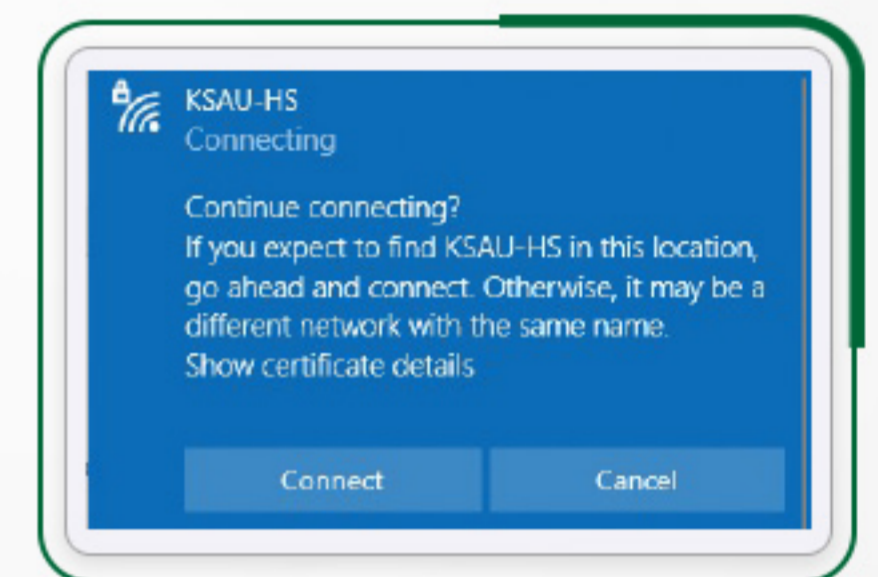

### Microsoft Windows

- 1 CONNECT TO "KSAU-HS"  
WIRELESS NETWORK

- 2 TYPE YOUR KSAU-HS USERNAME  
AND PASSWORD

- 3 CONNECT

### Apple Mac

- 1 CONNECT TO "KSAU-HS"  
WIRELESS NETWORK

- 2 TYPE YOUR KSAU-HS USERNAME  
AND PASSWORD

- 3 CONTINUE