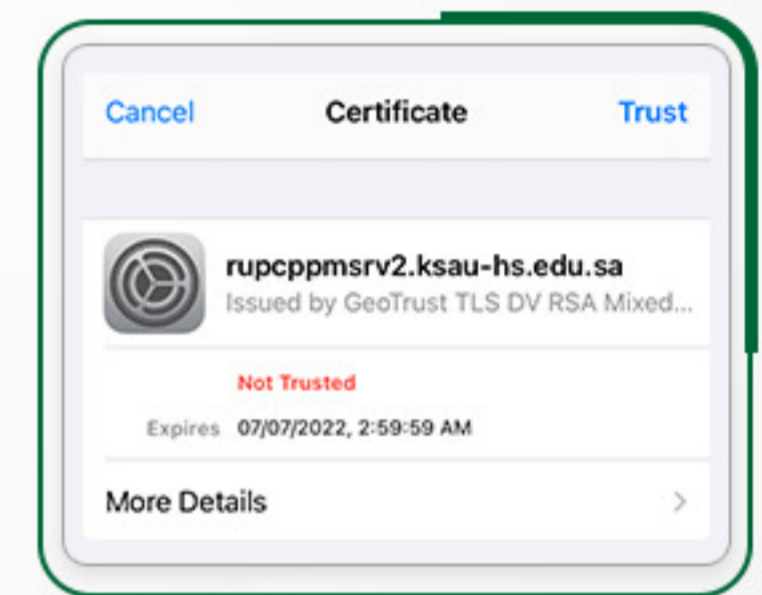

## دليل الإتصال بشبكة

### ios

1 CONNECT TO "KSAU-HS"  
WIRELESS NETWORK

2 TYPE YOUR KSAU-HS USERNAME  
AND PASSWORD

3 TRUST THE NETWORK BY  
SELECTING TRUST OPTION

### android

1 CONNECT TO "KSAU-HS"  
WIRELESS NETWORK

2 TYPE YOUR KSAU-HS USERNAME  
AND PASSWORD

SELECT  
"use system certificate"  
IN "CA CERTIFICATE"

3 TYPE DOMAIN NAME  
"ksau-hs.edu.sa"  
AND CONNECT