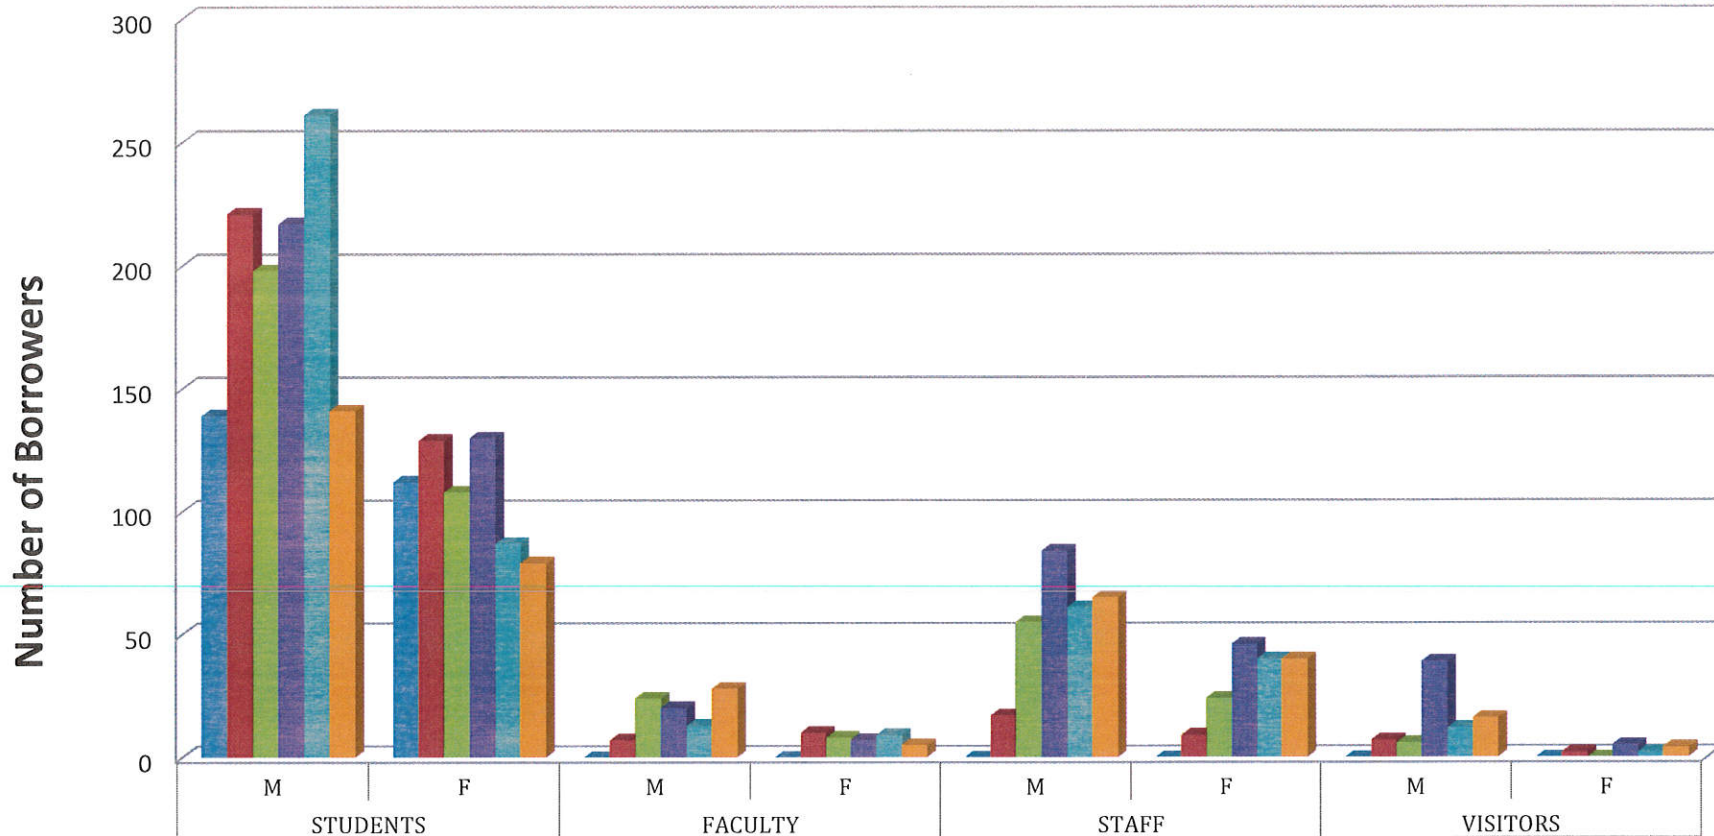

LIBRARY USERS STATISTICS AY. 2015-2016

	STUDENTS		FACULTY		STAFF		VISITORS	
	M	F	M	F	M	F	M	F
■ August	139	112	0	0	0	0	0	0
■ September	221	129	7	10	17	9	7	2
■ October	198	108	24	8	55	24	6	0
■ November	217	130	20	7	84	46	39	5
■ December	261	87	13	9	61	40	12	2
■ January	141	79	28	5	65	40	16	4

Library Services Statistics

A.Y. 2015-2016

	REFERENCE QUERIES	BORROW	RETURN
■ August	0	0	0
■ September	10	62	35
■ October	15	61	55
■ November	10	86	81
■ December	17	48	63
■ January	3	31	34