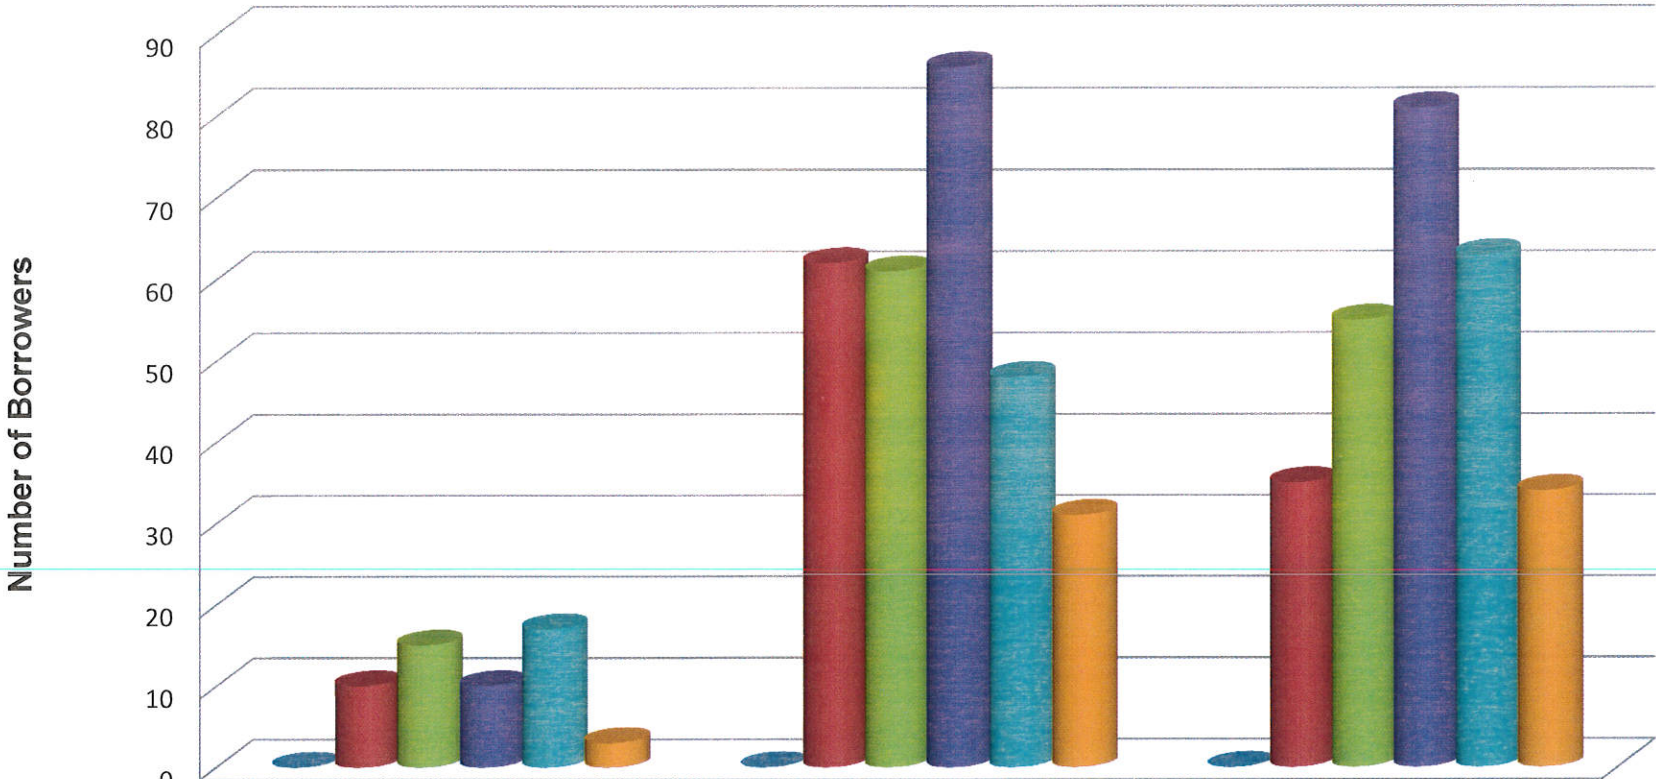

Library Services Statistics

A.Y. 2015-2016

	REFERENCE QUERIES	BORROW	RETURN
■ August	0	0	0
■ September	10	62	35
■ October	15	61	55
■ November	10	86	81
■ December	17	48	63
■ January	3	31	34